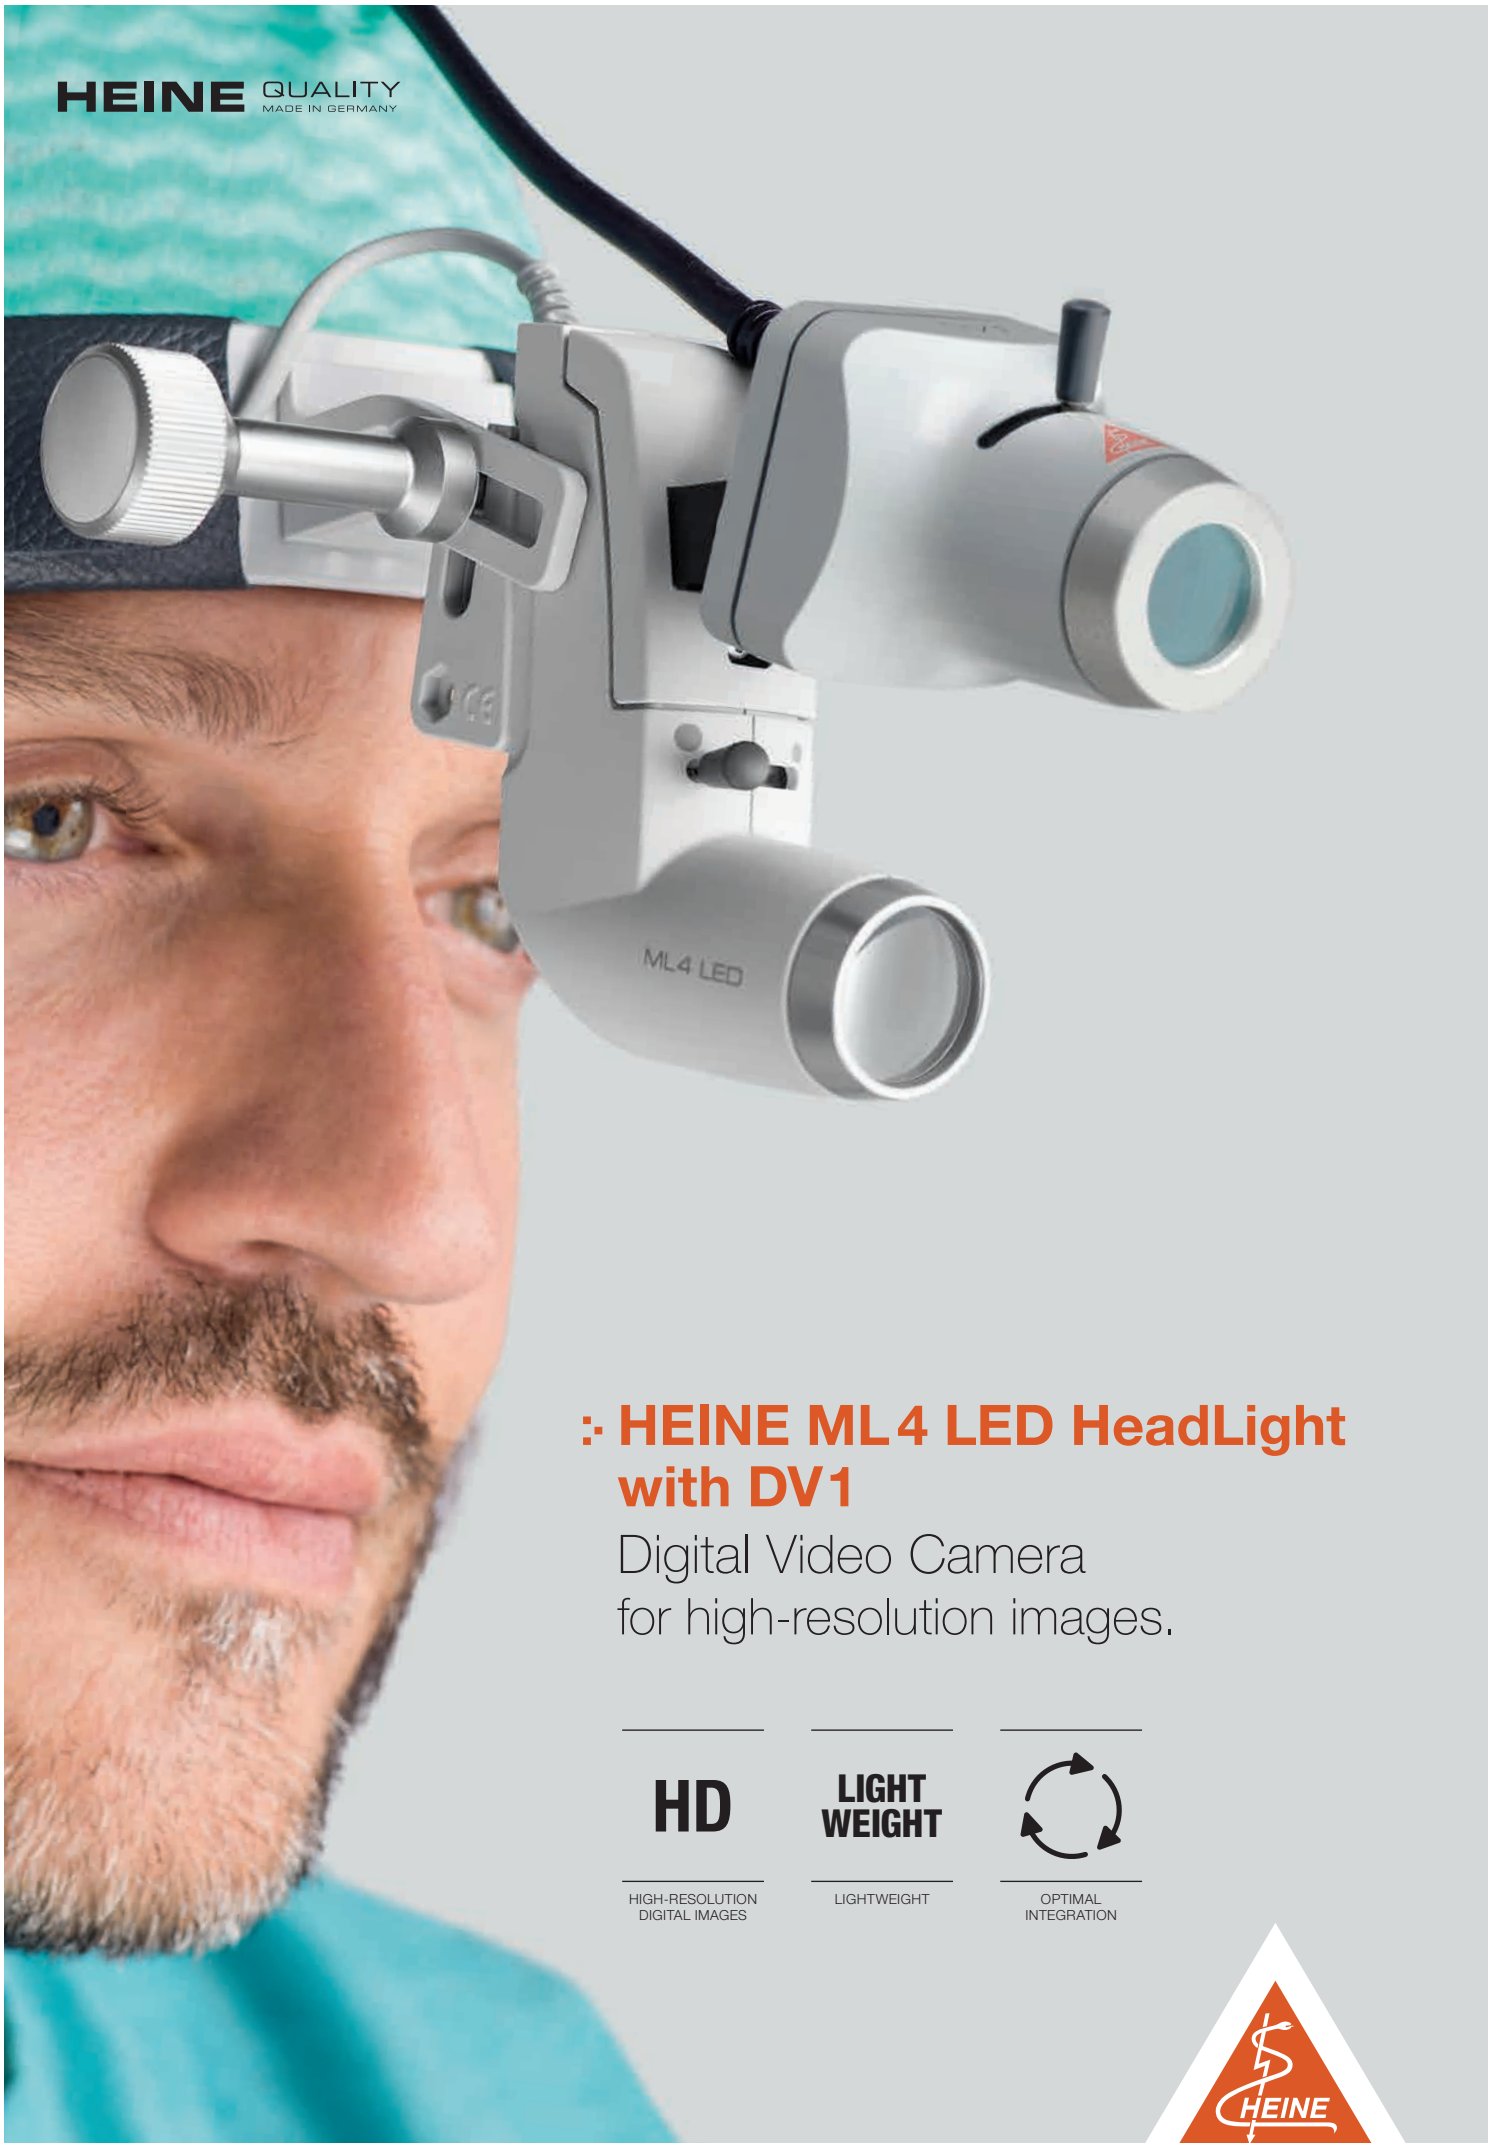

HEINE QUALITY
MADE IN GERMANY

∴ HEINE ML 4 LED HeadLight with DV1

Digital Video Camera
for high-resolution images.

HD

HIGH-RESOLUTION
DIGITAL IMAGES

**LIGHT
WEIGHT**

LIGHTWEIGHT

OPTIMAL
INTEGRATION

HEINE® ML 4 LED HEADLIGHT WITH DV 1. DIGITAL VIDEO CAMERA FOR HIGH-RESOLUTION IMAGES.

High-resolution digital images of every examination. We make it happen with the new HEINE DV 1 Digital Video Camera and its smooth integration in the coaxial illumination of the ML 4 LED Headlight. Precision HEINE Optics guarantees that even the smallest details can be seen on the camera image. The compact camera is adjusted to the field of illumination in just a few seconds. Due to the light weight of the camera, the ML 4 LED HeadLight provides the usual comfortable and secure fit even in combination with the DV 1. A standard USB 2.0 interface ensures reliable and uncomplicated data transfer.

HD

HIGH-RESOLUTION DIGITAL IMAGES

High camera resolution of 1,280 x 960 Pixel is perfect for sharing examination images or examination techniques with a larger audience.

LIGHT WEIGHT

LIGHTWEIGHT

The compact camera is so well integrated that its light weight is barely noticeable in combination with the ML 4 LED HeadLight.

OPTIMAL INTEGRATION

Ideal concept for a perfectly matched system: ML 4 LED HeadLight, DV 1 Digital Video Camera and optional HEINE Binocular Loupe.

ML 4 LED HeadLight with DV 1

ML 4 LED HeadLight with DV 1 Digital Video Camera and mPack UNPLUGGED with plug-in transformer [01]